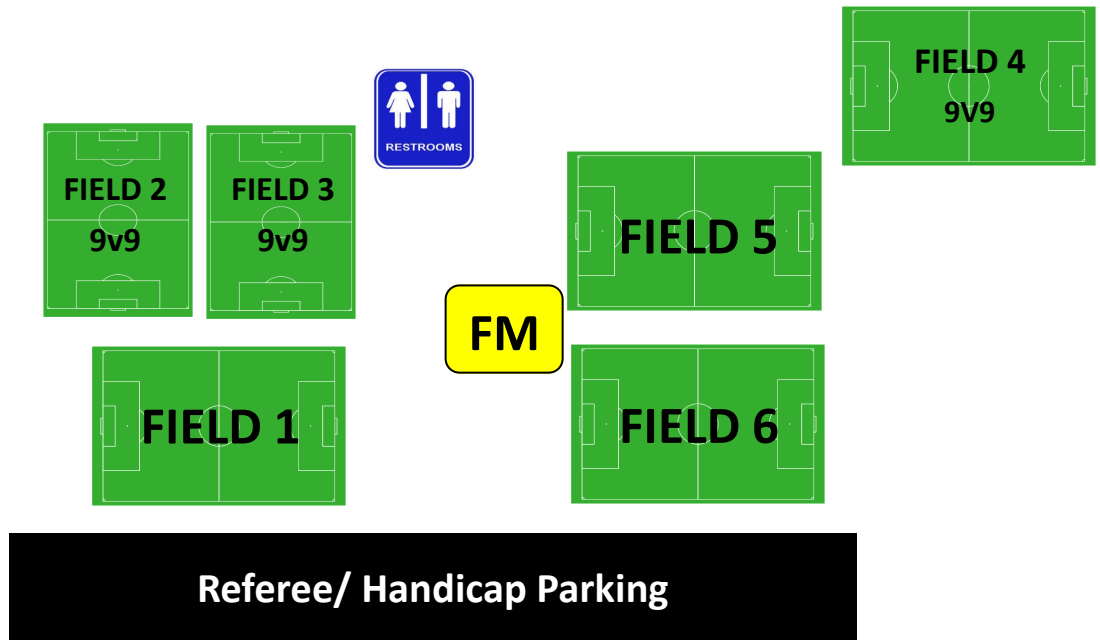

HERSHEY HS/
 Founders Park
 550 Homestead Rd
 Hershey PA, 17033

Homestead Road